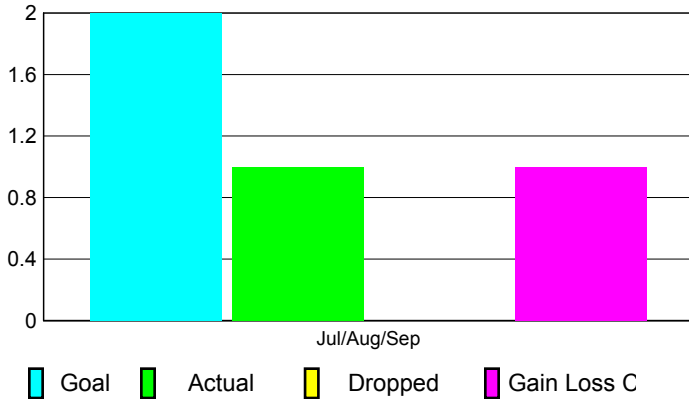

2010-2011 GMT Reports for District (or Undistricted) **District 1110N**

GMT: **PROF DR Wieland Richter**

Location: **GERMANY**

GMT CA: **4**

CLUBS

<u>Club Results</u> 2010-2011

<u>Clubs</u> 2009-2010

Month	New Club Goal	Actual New Clubs	Actual Dropped Clubs	Gain/Loss of Clubs	Gain/Loss of Clubs
Jul/Aug/Sep	2	1	0	1	0
Totals	2	1	0	1	0

Club Results 2010-2011

Goal, New, Dropped, Gain/Loss

Comparison of Club Gain/Loss

Current Year Compared to the Previous Year

YTD Status Quo Clubs 2010-2011

Status Quo Clubs Compared to Status Quo Members

MEMBERSHIP