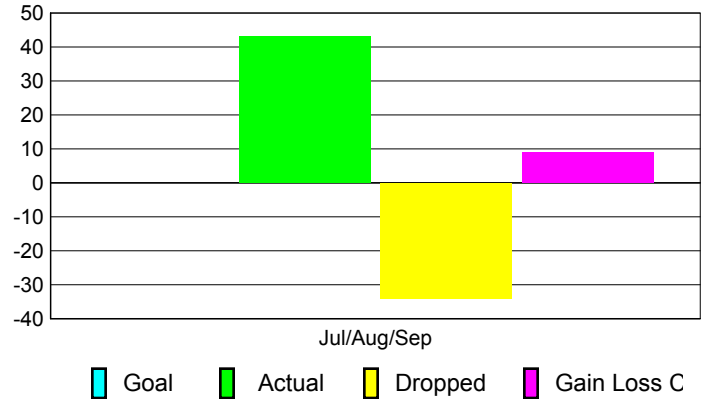

Membership Results 2010-2011

Goal, New, Dropped, Gain/Loss